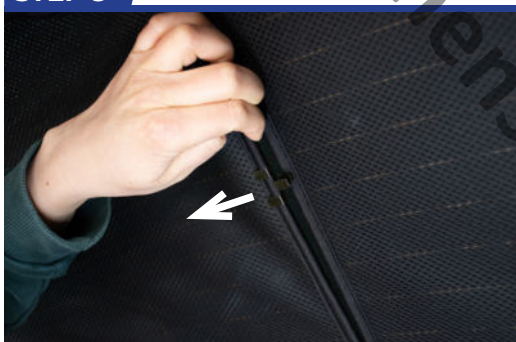

Installation

SEAT LEON ESTATE
SEA-LEON-E-E

Tailgate Shade Installation

STEP 7

Repeat this whole process for the other side

STEP 8

STEP 9

STEP 10

STEP 11